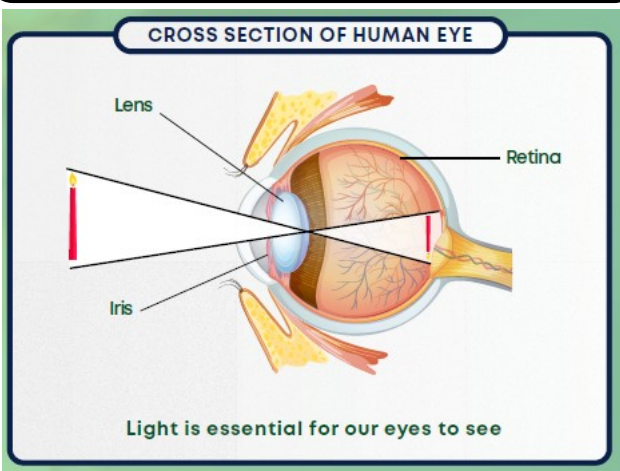

Electricity & Light — Science Year 6

Electricity— Electricity is a form of energy that flows around in a circuit.

Electric Shock— When electricity flows through the human body causing a shock.

Exposure to electrical energy can be very dangerous or fatal.

Lamp/light bulb — Converts electrical energy to light energy.

Switch — controls the flow of energy

Light—a source of illumination, it allows us to see. There are natural and artificial sources of light on earth. The sun is a natural source of light that supports life on earth

The Human Eye— an organ within the body that is part of the nervous system. Light enters the eye working its way through each part to the brain.

Prism—A wedge shaped object which can split white light into a rainbow spectrum of colours. Scientists call the splitting of light 'dispersion'