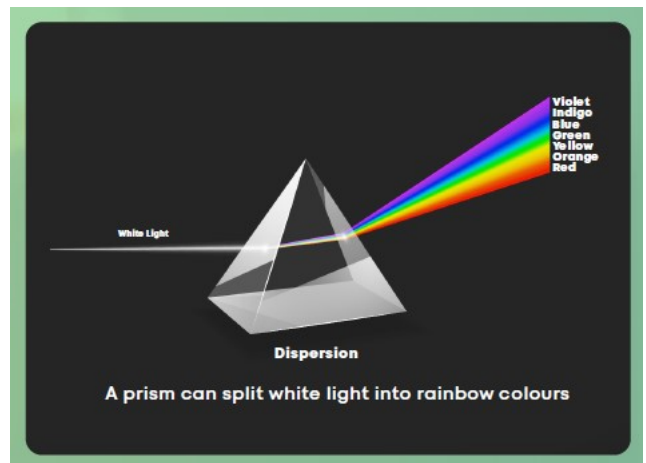

Electricity & Light — Science Year 6

Electricity— Electricity is a form of energy that flows around in a circuit.

Electric Shock— When electricity flows through the human body causing a shock.

Exposure to electrical energy can be very dangerous or fatal.

The Human Eye— an organ within the body that is part of the nervous system. Light enters the eye working its way through each part to the brain.

Prism—A wedge shaped object which can split white light into a rainbow spectrum of colours. Scientists call the splitting of light 'dispersion'