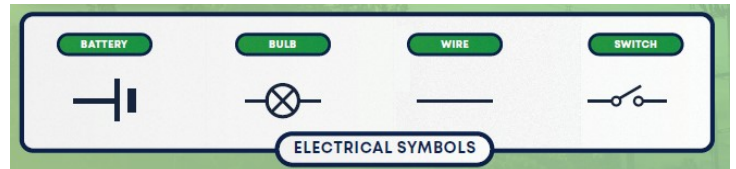

Electricity & Light — Science Year 6

Electricity— Electricity is a form of energy that flows around in a circuit.

Electric Shock— When electricity flows through the human body causing a shock.

Exposure to electrical energy can be very dangerous or fatal.

Lamp/light bulb — Converts electrical energy to light energy.

Switch — controls the flow of energy

Light—a source of illumination, it allows us to see. There are natural and artificial sources of light on earth. The sun is a natural source of light that supports life on earth

The Human Eye— an organ within the body that is part of the nervous system. Light enters the eye working its way through each part to the brain.

Prism—A wedge shaped object which can split white light into a rainbow spectrum of colours. Scientists call the splitting of light 'dispersion'