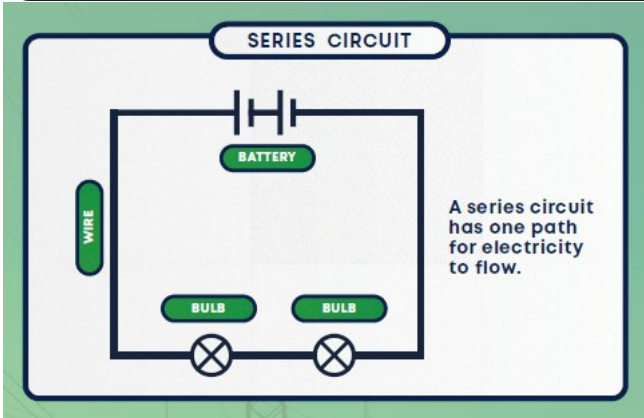

Electricity & Light — Science Year 6

Electricity— Electricity is a form of energy that flows around in a circuit.

Electric Shock— When electricity flows through the human body causing a shock.

Exposure to electrical energy can be very dangerous or fatal.

Lamp/light bulb — Converts electrical energy to light energy.

Switch — controls the flow of energy

Light—a source of illumination, it allows us to see. There are natural and artificial sources of light on earth. The sun is a natural source of light that supports life on earth

The Human Eye— an organ within the body that is part of the nervous system. Light enters the eye working its way through each part to the brain.

Prism—A wedge shaped object which can split white light into a rainbow spectrum of colours. Scientists call the splitting of light 'dispersion'